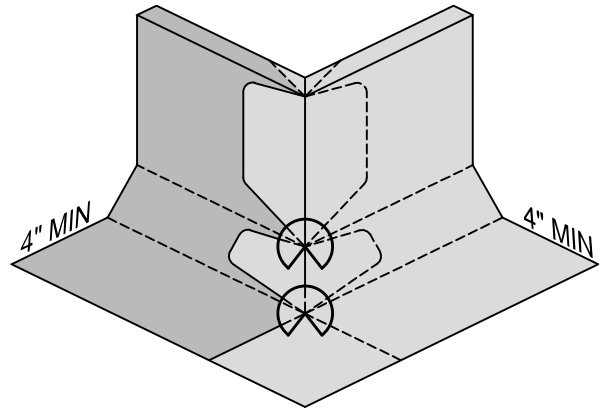

FLASHING BASE PLIES

FLASHING CAP PLIES

NOTES: INSTALL NOTCHED (SHOWN) OR BOWTIE BOOTS ON BASE AND CAP FLASHING CORNERS.

P-31 OUTSIDE CORNER FLASHING DETAIL

DERBIGUM AMERICAS, INC. | WWW.DERBIGUM.US

DRW JS	CHK KB
-----------	-----------